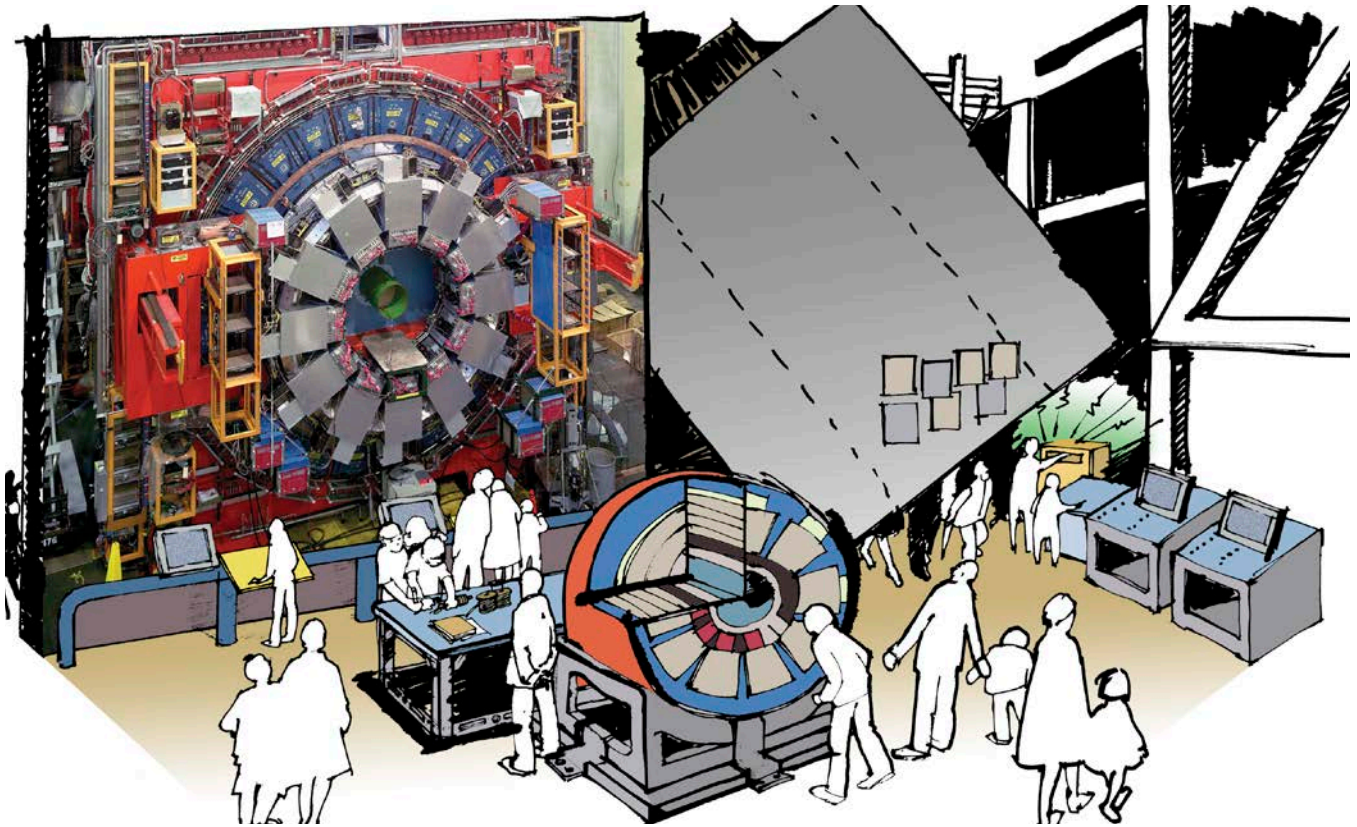

# Fermi National Accelerator Laboratory

Batavia, IL

## Particle Physics for Everyone

Fermilab is one of the world's largest particle accelerators, exploring the most fundamental mysteries of nature. The Lab wanted to make quantum mechanics, dark matter and wave-particle duality easy to understand and fun to explore.

APA worked closely with a committee of scientists and Lab staff to create a masterplan, making this complex, cutting-edge research accessible to everyone. After leading a series of collaborative workshops, APA outlined a theater experience, thematic pods and interactive exhibits to achieve the Lab's interpretive goals. The campus-wide, multimedia-based concept made the physics of the cosmos accessible and fun for children, school groups and visiting scientists.