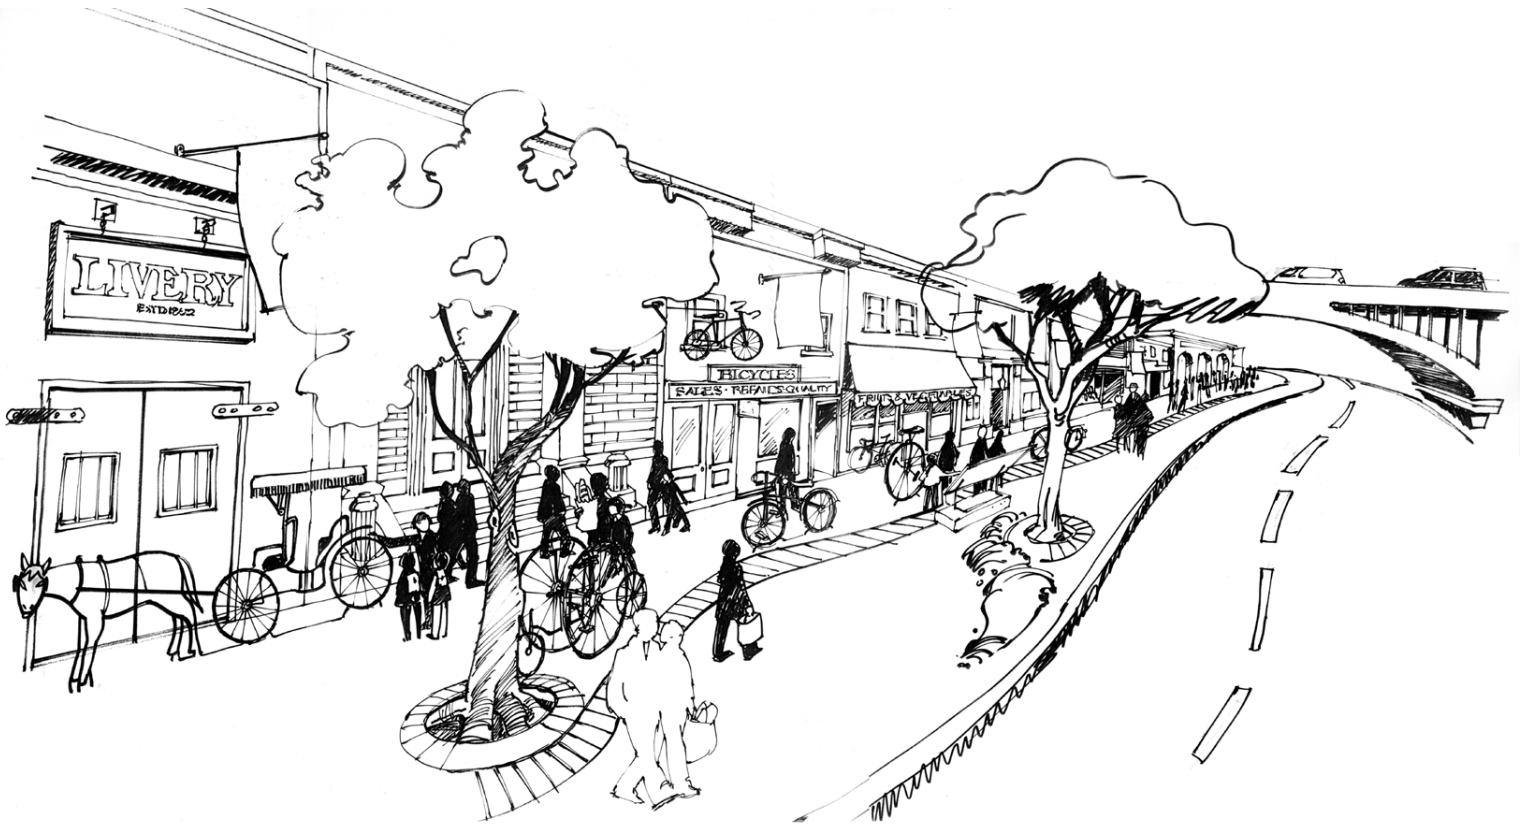

River Landing

Saskatoon, SK

A Historic Site Lives on

The Meewasin Valley Authority and the City of Saskatoon teamed up to revitalize the River Landing site—an ongoing district of redevelopment. The goal was to build on the site’s natural, cultural and industrial history to create a sense of place and strengthen the area’s connection to the city and region.

APA worked with both parties to develop a dynamic interpretive plan, providing design guidelines for adding layers of meaning to the site over time. The plan’s conceptual framework described the look, feel and essence of outdoor signage—at the riverfront, market walk and cultural district—while clarifying the vision for indoor spaces. The long-term plan is attracting support and will connect visitors to the river’s history and the culture and industries it’s supported.